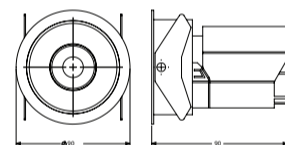

L70 @50,000h

Aluminium Die-cast

Types

Recessed

Single Line Diagram

Recessed

PANZER 62

PANZER 90

Product Order Code	System Power	Dimensions
4058- 1	7W	Cutout Dia = 55mm Outer Dia = 62mm H = 62mm
4058- 2	10W	Cutout Dia = 75mm Outer Dia = 90mm H = 90mm
4058- 3	15W	Cutout Dia = 95mm Outer Dia = 110mm H = 110mm