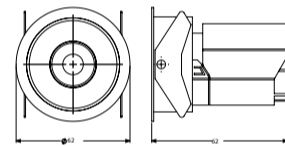

L70 @50,000h

Aluminium Die-cast

Types

Recessed

Single Line Diagram

Recessed

PANZER 62

PANZER 90

Product Order Code	System Power	Dimensions
4058- 1	7W	Cutout Dia = 55mm Outer Dia = 62mm H = 62mm
4058- 2	10W	Cutout Dia = 75mm Outer Dia = 90mm H = 90mm
4058- 3	15W	Cutout Dia = 95mm Outer Dia = 110mm H = 110mm