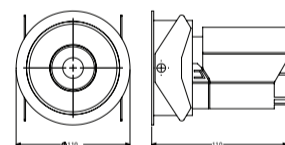

PANZER

Panzer has:

- Luminaire housing of die-cast-aluminium
- Round recessed spotlight with effortless installation
- Premium powder coated finish
- COB (Chip on Board) technology
- Fixtures for highlighting as required
- For specific areas or to accentuate a feature
- LED with effective colour rendering
- Overflowing colours with soft light and shadow
- Interpretation of the real environment light and colours
- Zero multiple shadows

Quick Info

CRI ≥ 90

3000K/ 4000K/ 5700K

Tunable white (2700K-6500K)

ON-OFF/ON-OFF (FLICKER FREE)

DALI-2 DT6 / DALI-2 DT8/ DALI+

SDCM<3

Lens & Refelctor

L70 @50,000h

Aluminium Die-cast

Types

Recessed

Single Line Diagram

Recessed

PANZER 62

PANZER 90

PANZER 110

Colours

Light Distribution

Direct

CRI ≥ 90

TUNABLE WHITE